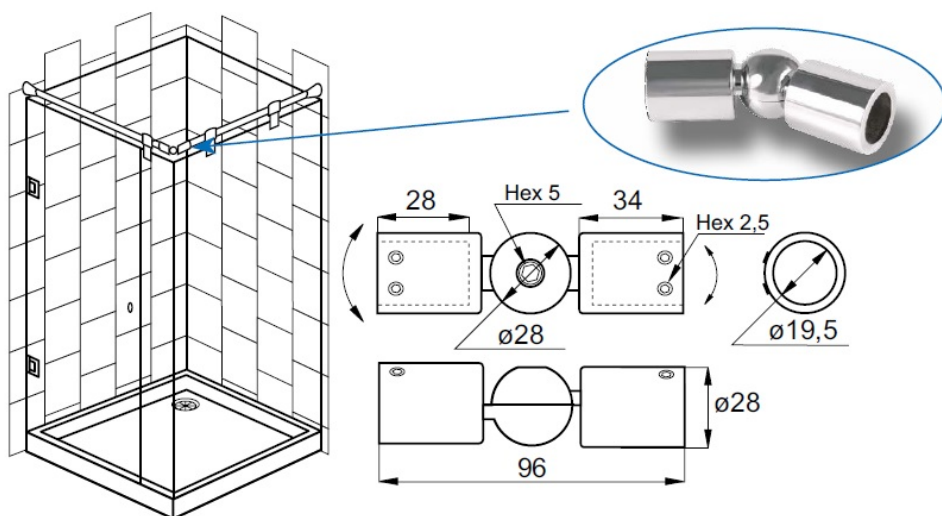

PRODUCT SHEET

Description:

Swivel Connector F/2 Bars, F/ø19mm Tubes, Polished Brass

Item number:

15.24.104-8

Units	Box	Carton	HS Code	Barcode
Pcs.	1	20	8302419000	
				5704866502061

SISO A/S

Mileparken 11
DK-2740 Skovlunde
Denmark
VAT: DK 24786013

Phone +45 45 830 900

www.siso.dk
siso@siso.dk

Danske Bank
Nytorv Branch
Copenhagen
SWIFT: DABADKKK

Account no.
4180 3112 112936
IBAN Account
DK7230003112112936